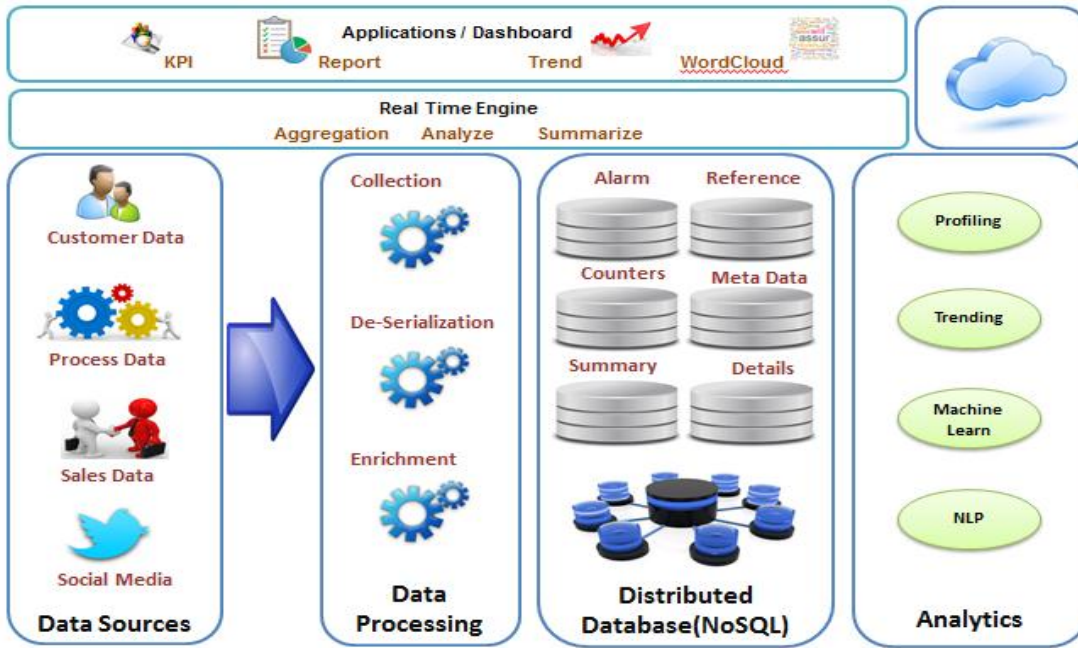

About – Gamma Analytics

THE FIRST BIG DATA ANALYTICAL PROVIDER THAT INCLUDES DOMAIN INTELLIGENCE AND DATA SCIENCE PRACTICE FOR BUSINESS SOLUTIONS BY ENABLING, STREAMLINING AND MANAGING DATA

- First and only solution to fully incorporate Data Science Practices
- Light weight scalable modular solution designed and optimized
- Solution set up and go-live in days
- Optional Product as a service model to eliminate HW / SW expenses and minimize HR
- Currently deployed in the Americas and processing terabytes of data daily
- Advanced technology to support real time analyses
- Advanced visualization and dashboard that can also be viewed from Android and iOS